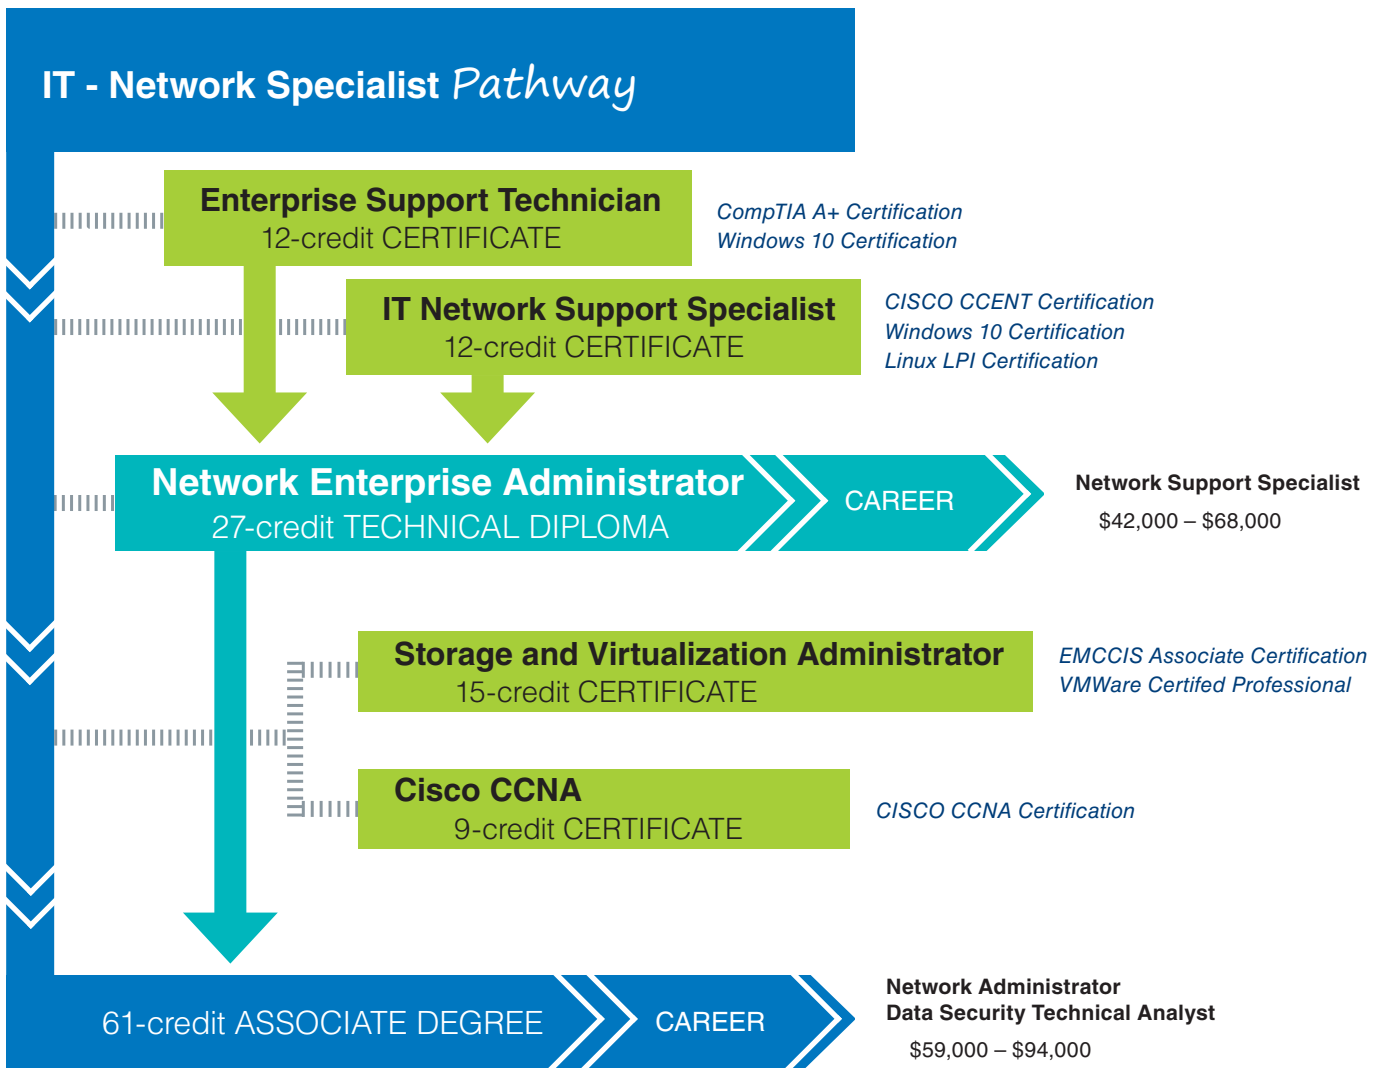

IT - Network Specialist

www.wctc.edu/network-spec

Pathway

Discuss your pathway with an advisor. Call 262.691.5400 for an appointment.

Earn certificates, technical diplomas and/or industry credentials along this pathway. Start with some courses for entry-level employment, and continue with additional courses for higher wages and job advancement.

Continue on your educational pathway to a bachelor's degree!

WCTC has many transfer agreements in place to make the process seamless.

To qualify for most federal and state financial aid, a student must be enrolled in a technical diploma or associate degree program.