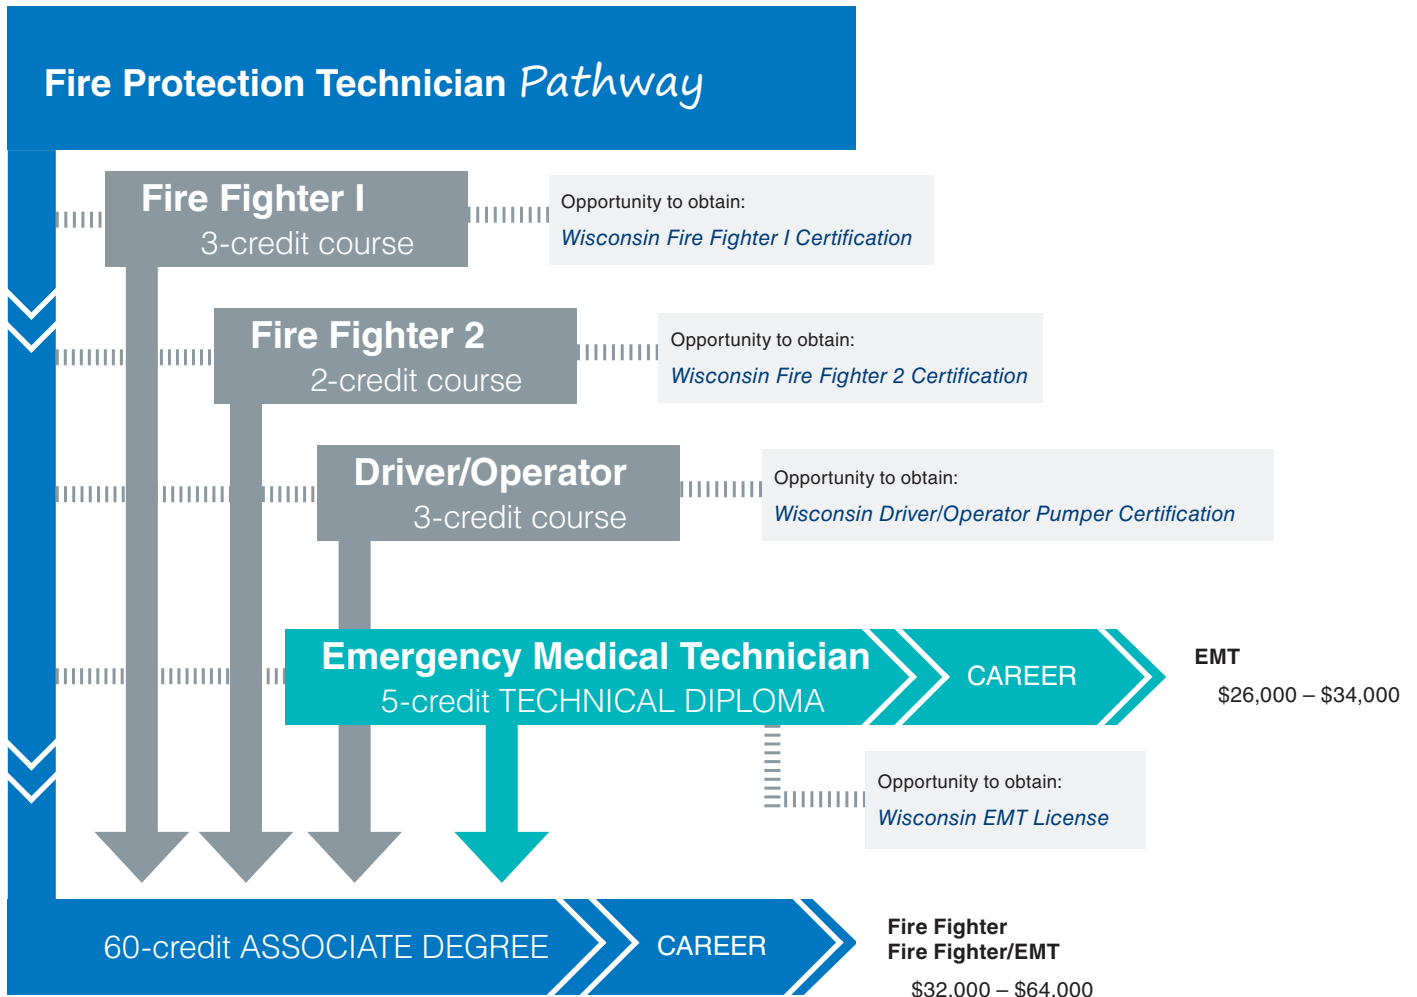

Fire Protection Technician

www.wctc.edu/fire-ems

Pathway

Discuss your pathway with an advisor. Call 262.691.5400 for an appointment.

Earn certificates, technical diplomas and/or industry credentials along this pathway. Start with some courses for entry-level employment, and continue with additional courses for higher wages and job advancement.

Continue on your educational pathway to a bachelor's degree!

WCTC has many transfer agreements in place to make the process seamless.

To qualify for most federal and state financial aid, a student must be enrolled in a technical diploma or associate degree program.