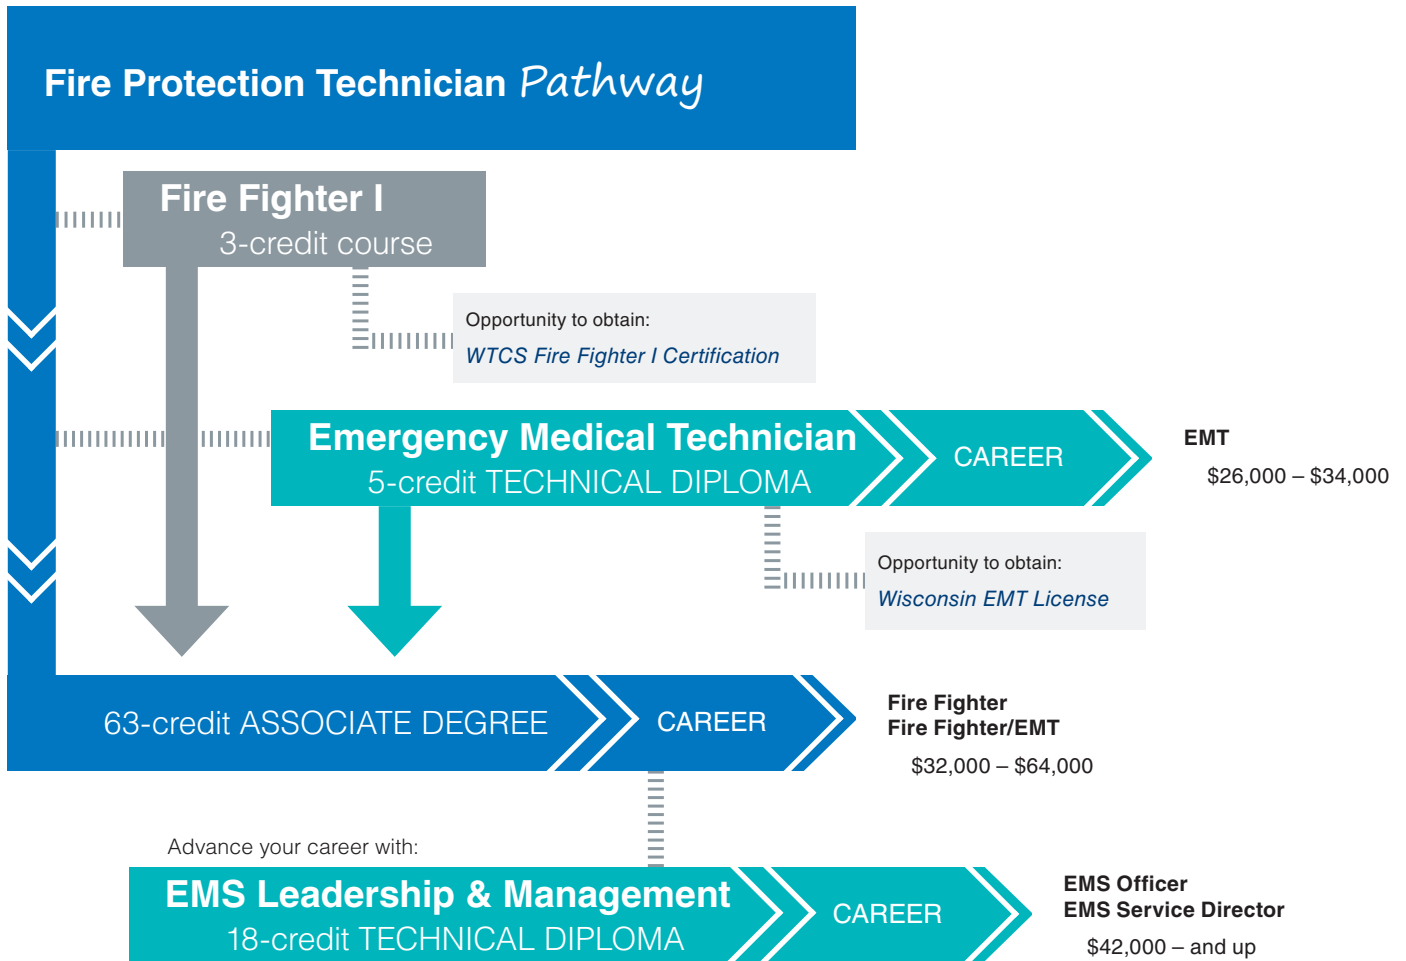

Fire Protection Technician

www.wctc.edu/fire-ems

Pathway

Discuss your pathway with an advisor. Call 262.691.5400 for an appointment.

Earn certificates, technical diplomas and/or industry credentials along this pathway. Start with some courses for entry-level employment, and continue with additional courses for higher wages and job advancement.

Continue on your educational pathway to a bachelor's degree!
WCTC has many transfer agreements in place to make the process seamless.

To qualify for most federal and state financial aid, a student must be enrolled in a technical diploma or associate degree program.