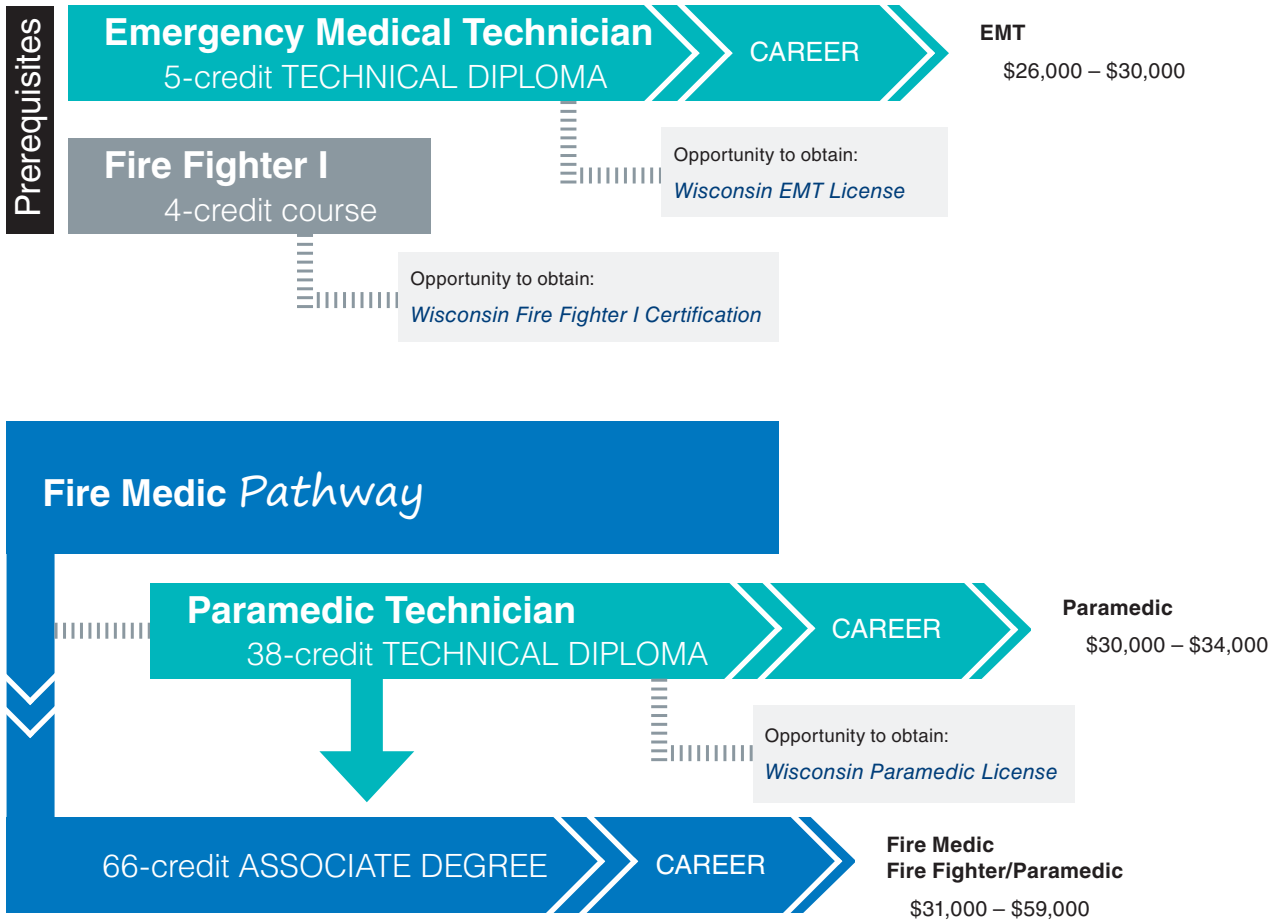

Fire Medic

www.wctc.edu/fire-medic

Pathway

Discuss your pathway with an advisor. Call 262.691.5400 for an appointment.

Earn certificates, technical diplomas and/or industry credentials along this pathway. Start with some courses for entry-level employment, and continue with additional courses for higher wages and job advancement.

Continue on your educational pathway to a bachelor's degree!

WCTC has many transfer agreements in place to make the process seamless.

To qualify for most federal and state financial aid, a student must be enrolled in a technical diploma or associate degree program.