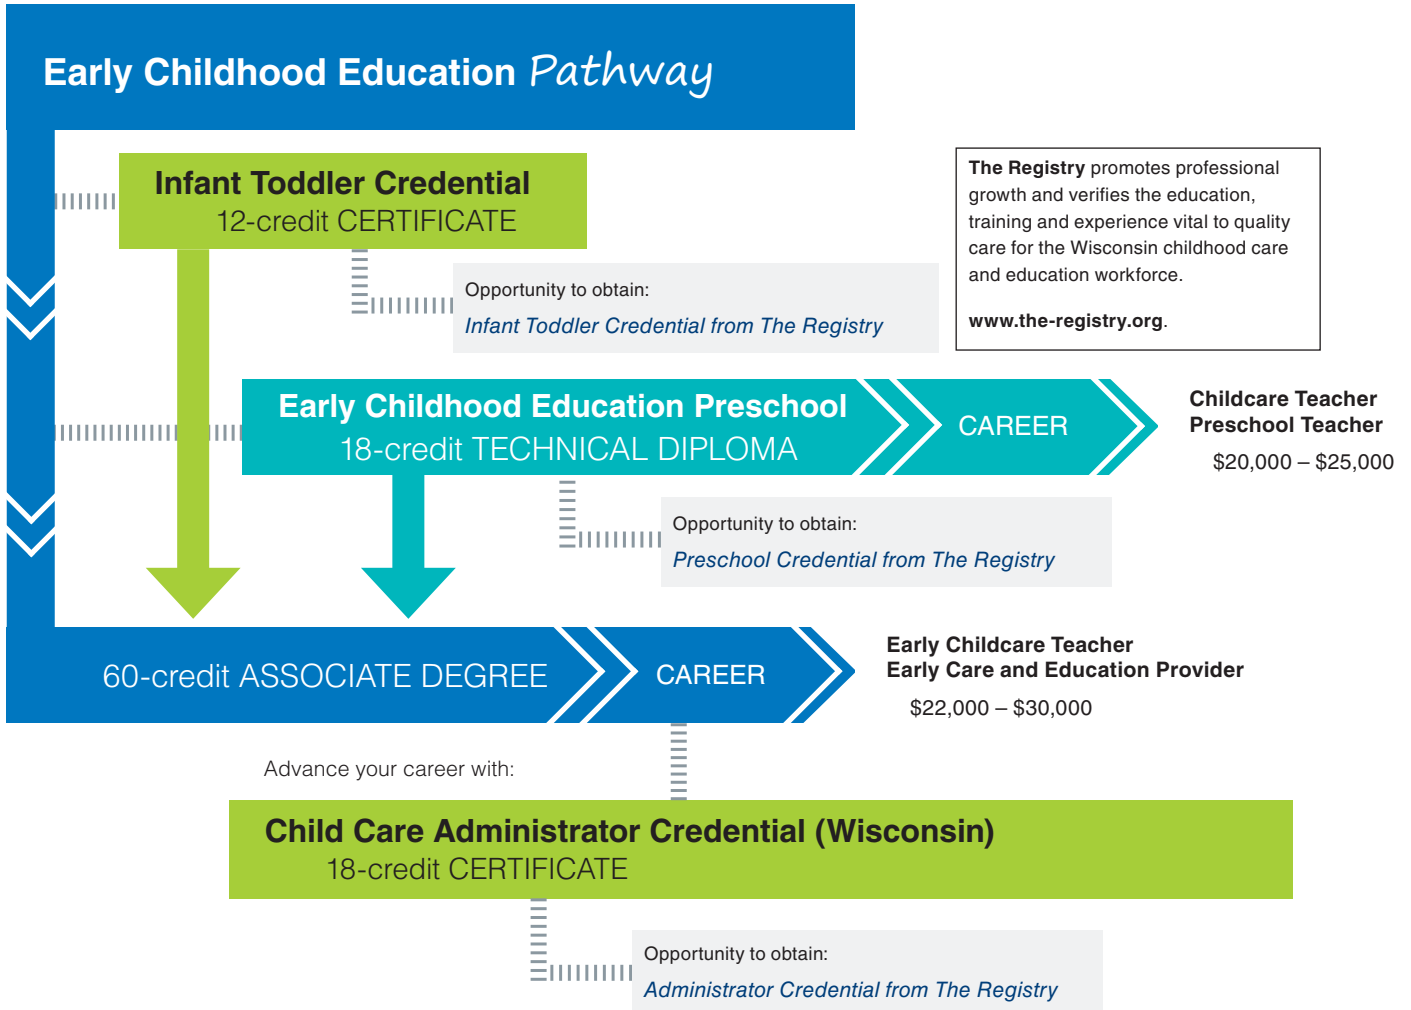

Early Childhood Education

www.wctc.edu/early-edu

Pathway

Discuss your pathway with an advisor. Call 262.691.5400 for an appointment.

Earn certificates, technical diplomas and/or industry credentials along this pathway. Start with some courses for entry-level employment, and continue with additional courses for higher wages and job advancement.

Continue on your educational pathway to a bachelor's degree!

WCTC has many transfer agreements in place to make the process seamless.

To qualify for most federal and state financial aid, a student must be enrolled in a technical diploma or associate degree program.

WCTC prohibits discrimination or harassment based on any status protected by applicable state or federal law.

**WAUKESHA
COUNTY TECHNICAL
COLLEGE**

Hands-on Higher Ed