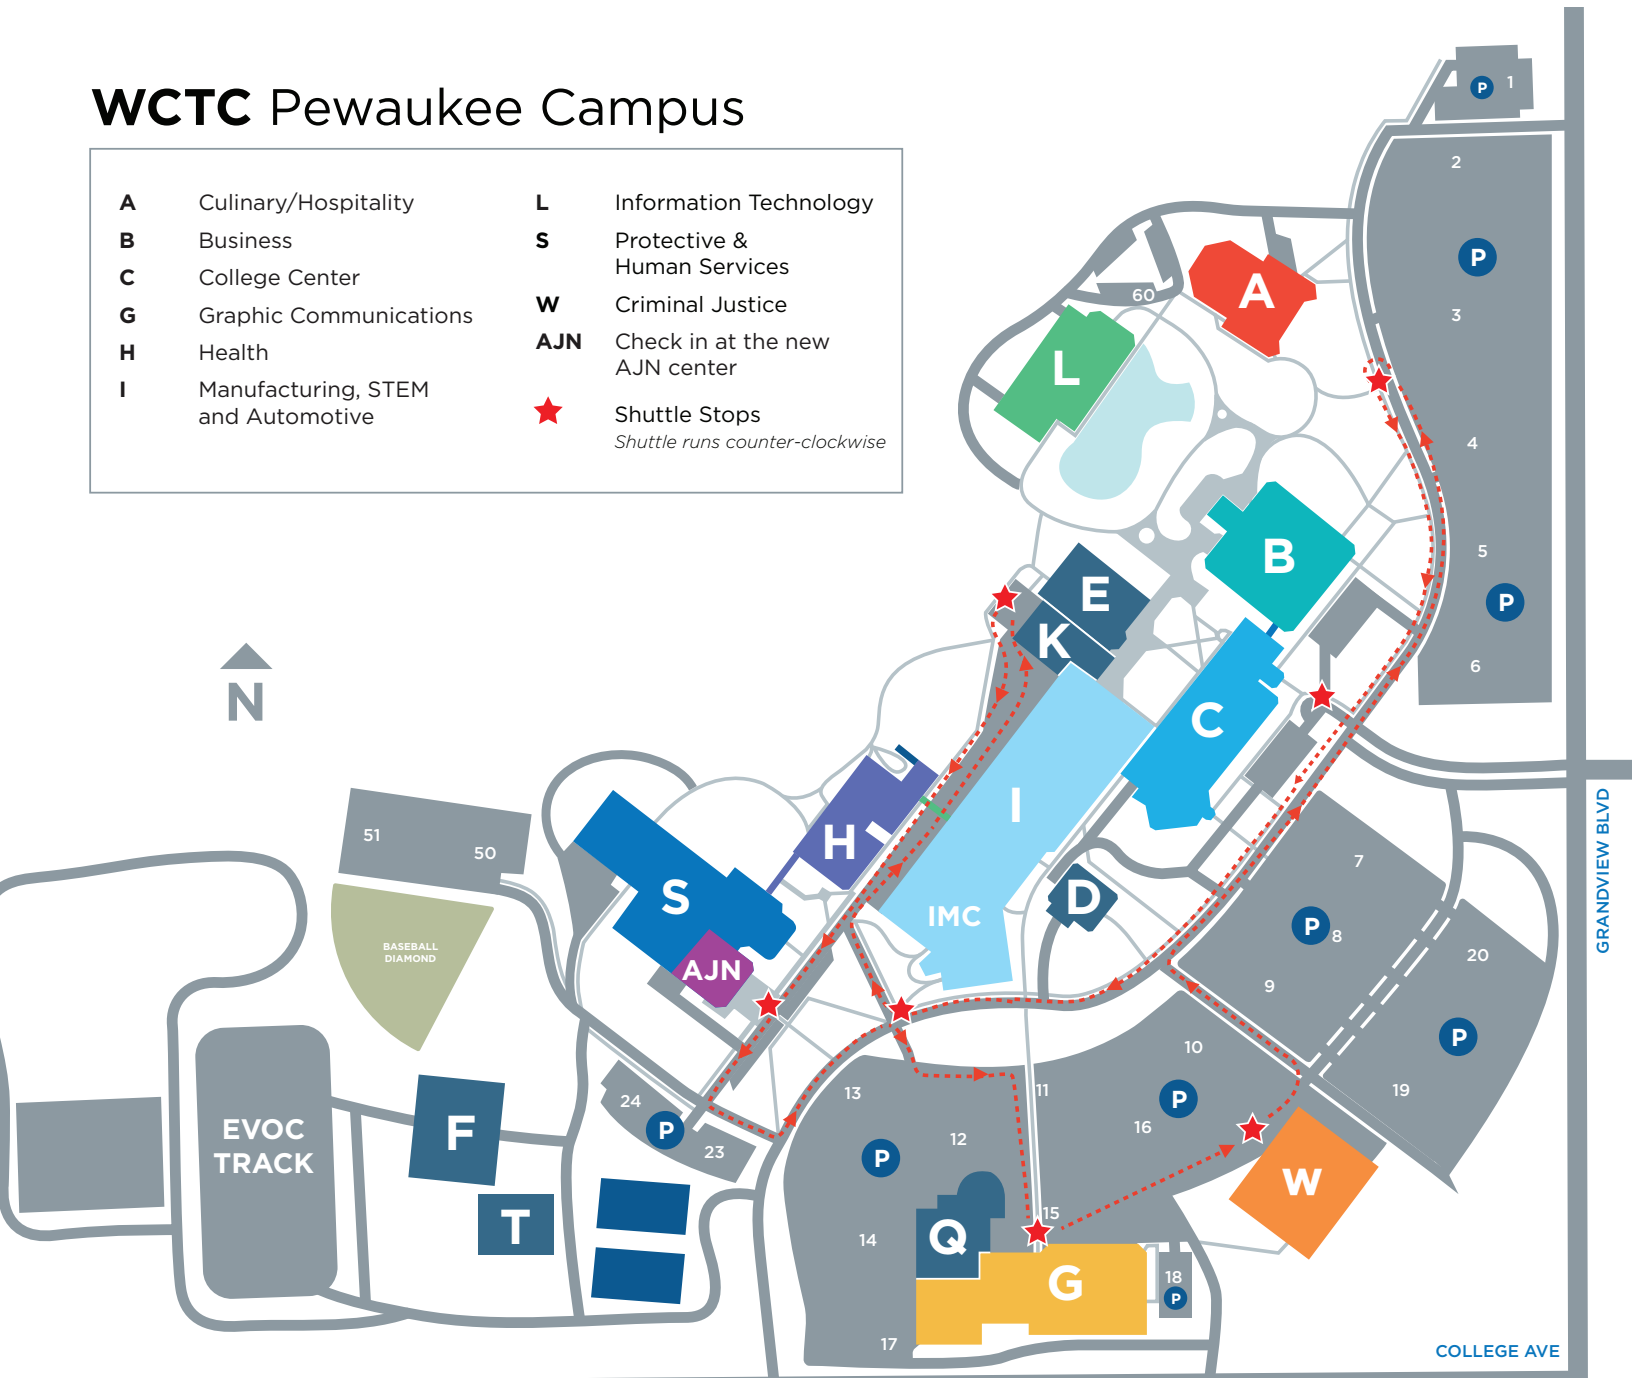

NOT SURE *Where to Start?*

FIND YOUR WAY AROUND OPEN HOUSE

WCTC Pewaukee Campus

A	Culinary/Hospitality	L	Information Technology
B	Business	S	Protective & Human Services
C	College Center	W	Criminal Justice
G	Graphic Communications	AJN	Check in at the new AJN center
H	Health	★	Shuttle Stops
I	Manufacturing, STEM and Automotive		<i>Shuttle runs counter-clockwise</i>

WAUKESHA
COUNTY TECHNICAL
COLLEGE

Hands-on
Higher Ed