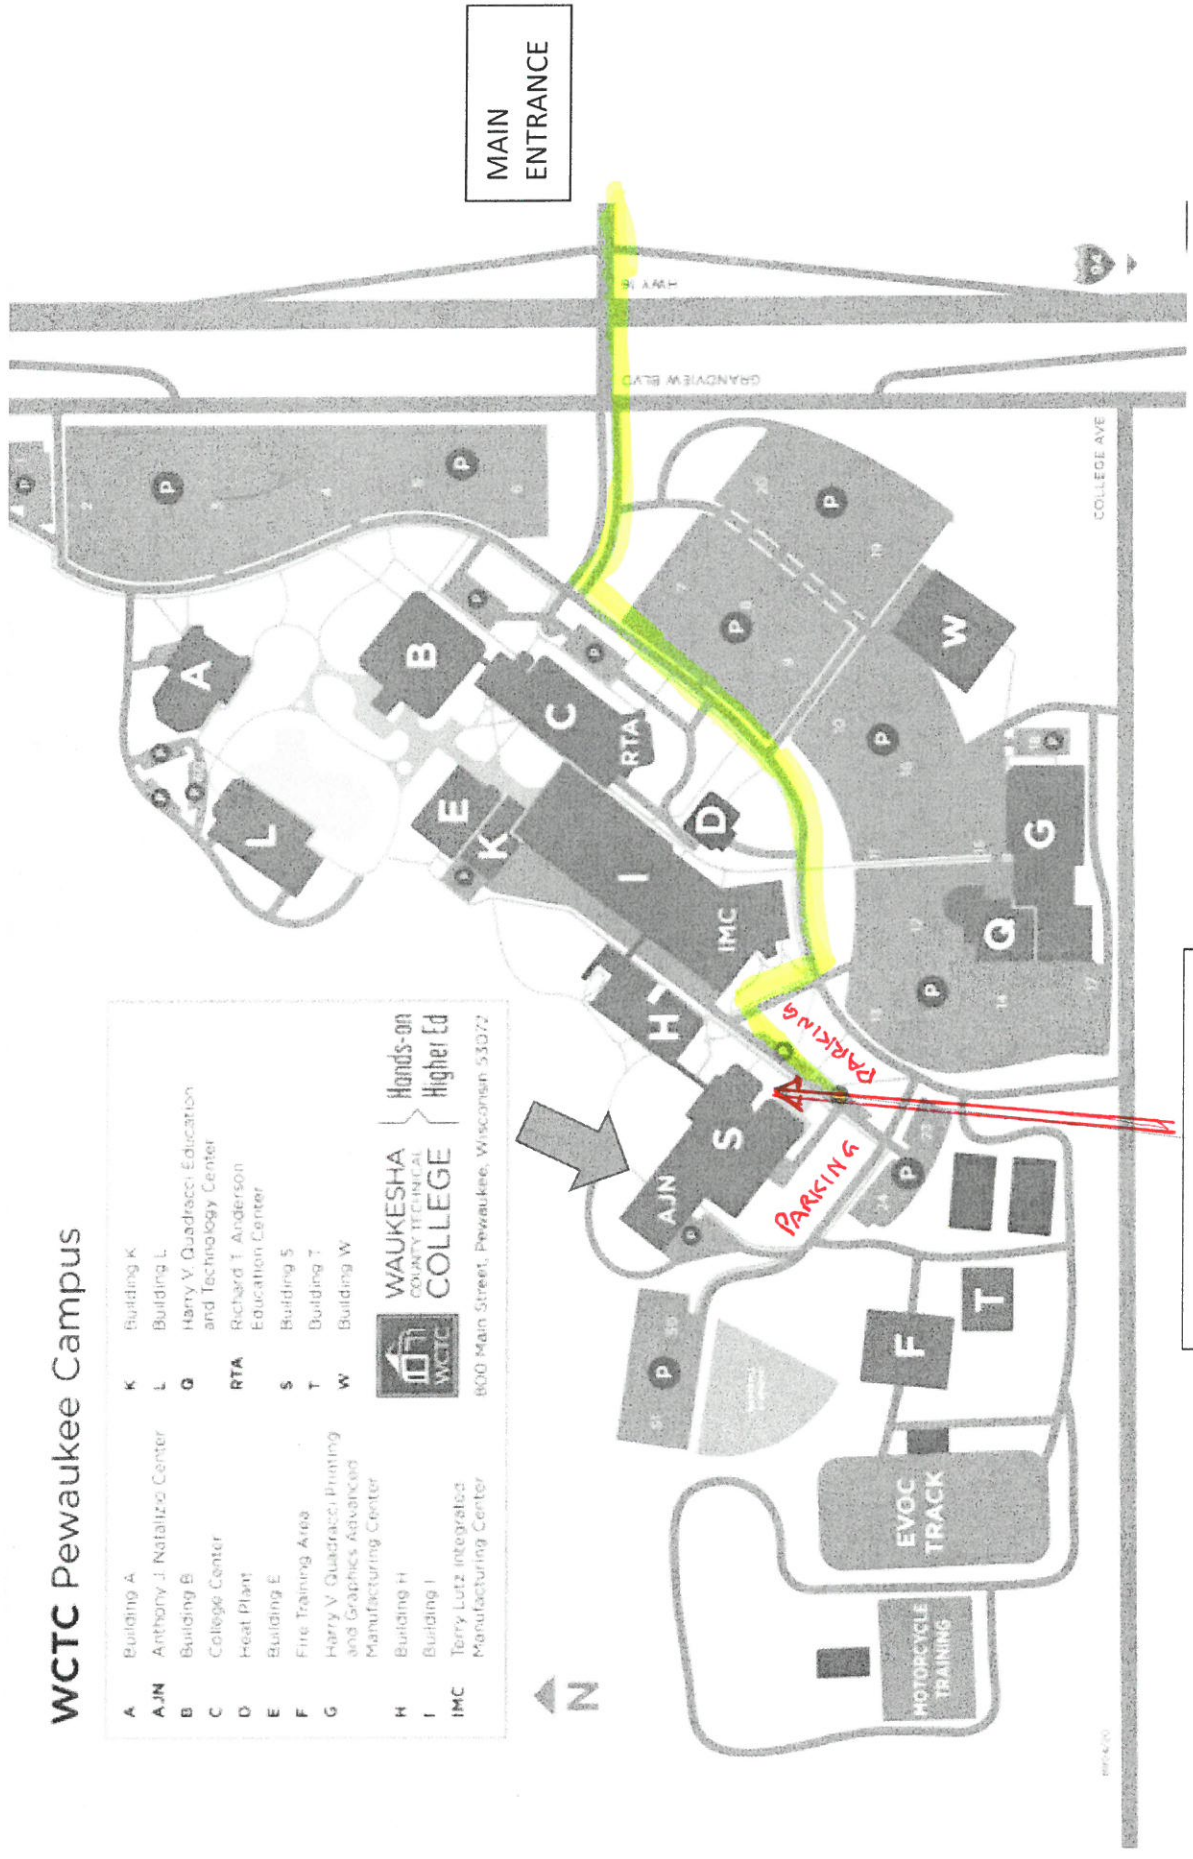

WCTC Pewaukee Campus

A	Building A	K	Building K
AJN	Anthony J. Natalizo Center	L	Building L
B	Building B	Q	Harry V. Quadracci Education and Technology Center
C	College Center	RTA	Richard T. Anderson Education Center
D	Heat Plant	S	Building 5
E	Building E	T	Building 7
F	Fire Training Area	W	Building W
G	Harry V. Quadracci Printing and Graphics Advanced Manufacturing Center		
H	Building H	WAUKESHA COUNTY TECHNICAL COLLEGE Hands-on Higher Ed 800 Main Street, Pewaukee, Wisconsin 53072	
I	Building I		
IMC	Terry Lutz Integrated Manufacturing Center		

MAIN ENTRANCE

S BLDG - ENTER HERE