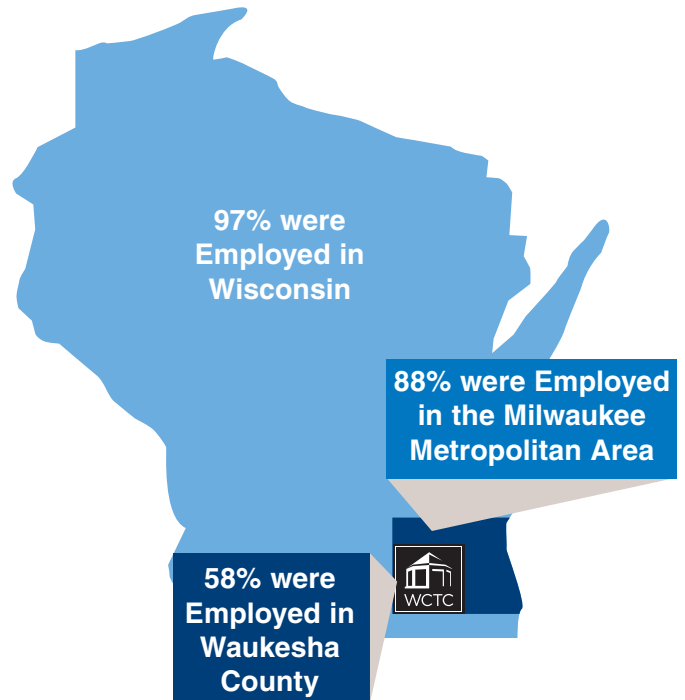

Where do WCTC graduates find jobs?