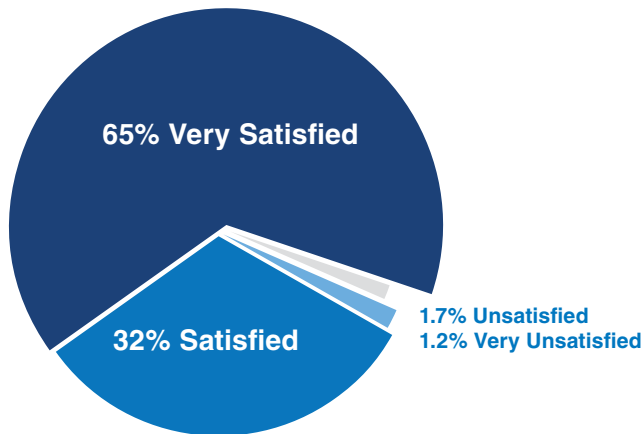

Profile of 2016–17 Graduates

Graduate Satisfaction

- In 2016-17 WCTC awarded 2,136 Associate Degrees and Technical Diplomas in 86 different disciplines
- 97% of graduates were Satisfied or Very Satisfied with their WCTC education