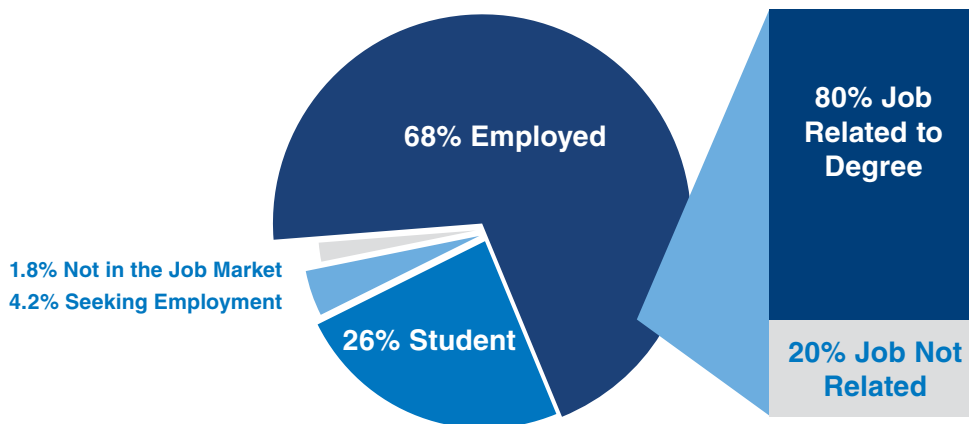

Profile of 2016–17 Graduates

Graduate Satisfaction

- In 2016-17 WCTC awarded 2,136 Associate Degrees and Technical Diplomas in 86 different disciplines
- 97% of graduates were Satisfied or Very Satisfied with their WCTC education

Where do WCTC graduates find jobs?

Graduate Employment Status

Graduate Diversity

- 56% of 2016–2017 graduates were female
- 16% were ethnic minorities
- Graduates ranged in age from 16 to 78 with a median age of 25
- 6% had documented physical or learning disabilities

Graduate Placement

- 94% of respondents that were in the job market were employed six months after graduation
- 80% of employed graduates were employed in fields related to their WCTC degree
- 26% of respondents were continuing their education at a two- or four-year college in fall