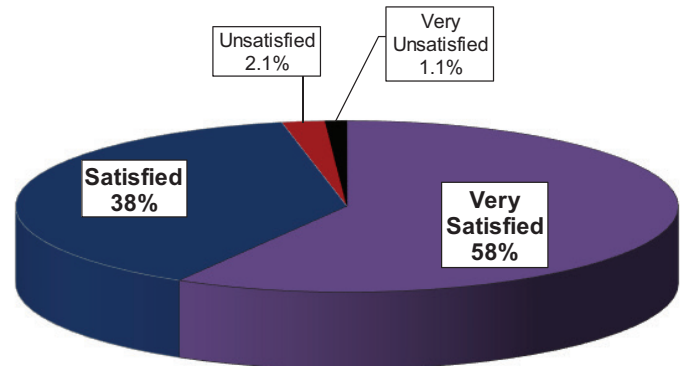

Profile of 2013–14 Graduates

Graduate Satisfaction

- In 2013-14 WCTC awarded 1,814 Associate Degrees and Technical Diplomas in 73 different disciplines.
- 97% of graduates were Satisfied or Very Satisfied with their WCTC education.