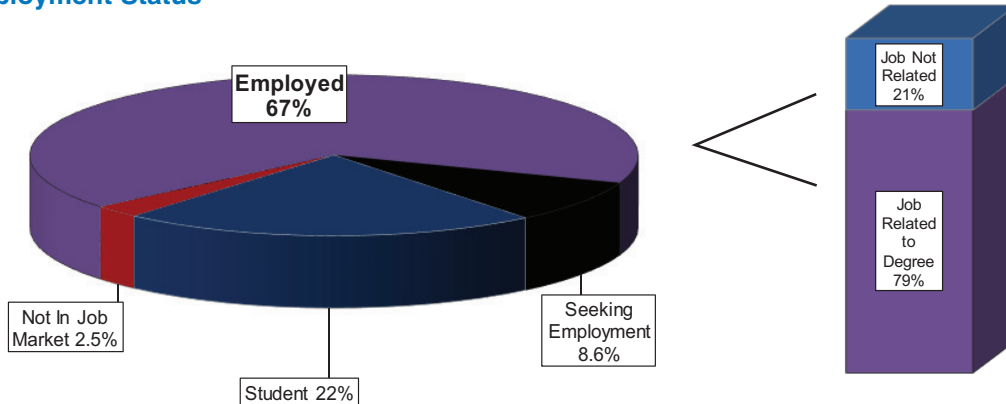

Profile of 2013–14 Graduates

Graduate Satisfaction

- In 2013-14 WCTC awarded 1,814 Associate Degrees and Technical Diplomas in 73 different disciplines.
- 97% of graduates were Satisfied or Very Satisfied with their WCTC education.

Graduate Diversity

- 62% of 2013–2014 graduates were female
- 12% were ethnic minorities
- Graduates ranged in age from 16 to 77 with a median age of 25
- 5% had documented physical or learning disabilities

Graduate Employment Status

Graduate Placement

- 89% of respondents that were in the job market were employed six months after graduation
- 79% of employed graduates were employed in fields related to their WCTC degree
- 22% of respondents were continuing their education at a two- or four-year college in fall.