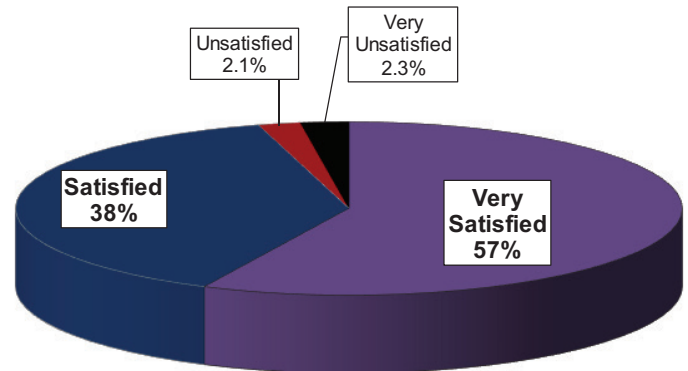

Profile of 2012–2013 Graduates

Graduate Satisfaction

- In 2012–2013 WCTC awarded 1,786 Associate Degrees and Technical Diplomas in 68 different disciplines.
- Approximately 96% of graduates were Satisfied or Very Satisfied with their WCTC education.

Graduate Diversity

- 62% of 2012–2013 graduates were female
- 12% were ethnic minorities
- Graduates ranged in age from 16 to 68 with a median age of 26
- 4% had documented physical or learning disabilities