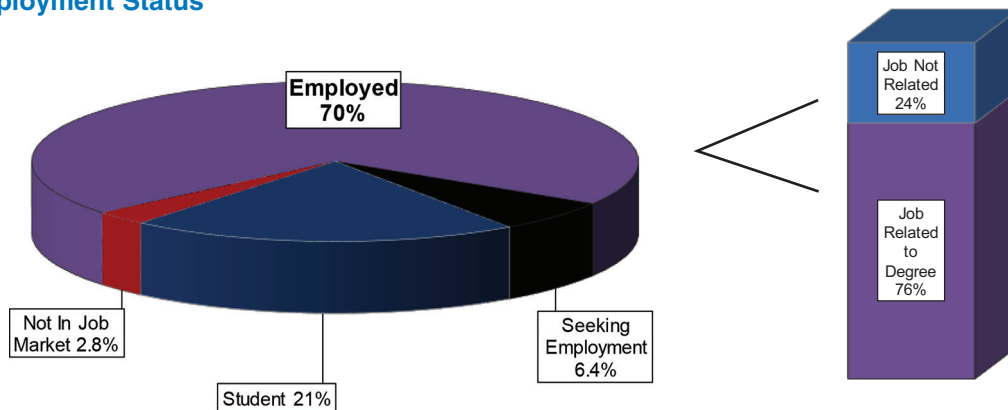

Email vbrenner@wctc.edu
 Phone 262.691.5577

Profile of 2012–2013 Graduates

Graduate Satisfaction

- In 2012–2013 WCTC awarded 1,786 Associate Degrees and Technical Diplomas in 68 different disciplines.
- Approximately 96% of graduates were Satisfied or Very Satisfied with their WCTC education.

Graduate Employment Status

Graduate Placement

- 70% of respondents were employed six months after graduation
- 91% of respondents that were in the job market were employed six months after graduation
- 76% of employed graduates were employed in fields related to their WCTC degree
- 21% of respondents were continuing their education at a two- or four-year college in Fall.