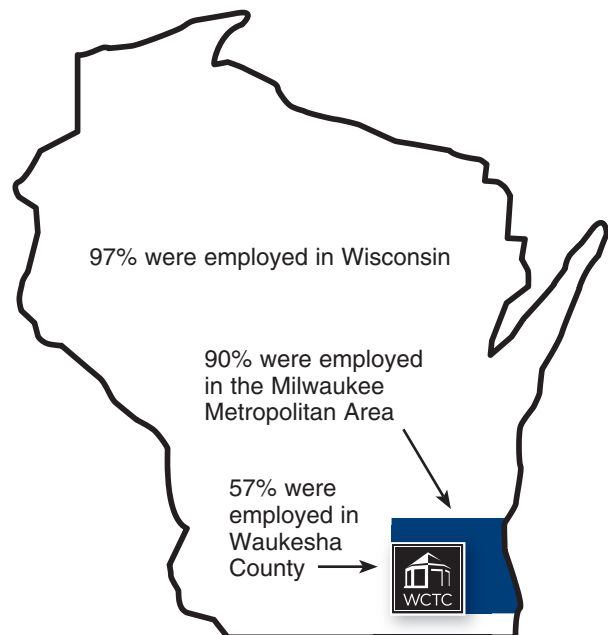

Where do WCTC graduates find jobs?

Graduate Salaries

Median annual salary (full-time related employment) for graduates that:

- obtained new jobs after graduation: $35,000
- obtained new jobs while attending WCTC: $37,255
- continued in jobs held prior to enrolling: $41,568
- received an Associate of Applied Science degree: $39,490
- completed a one- or two-year Technical Diploma: $30,328
- completed a short-term Technical Diploma in Protective Services: $53,406
- completed the Nursing Assistant or other short-term Technical Diploma: $29,098