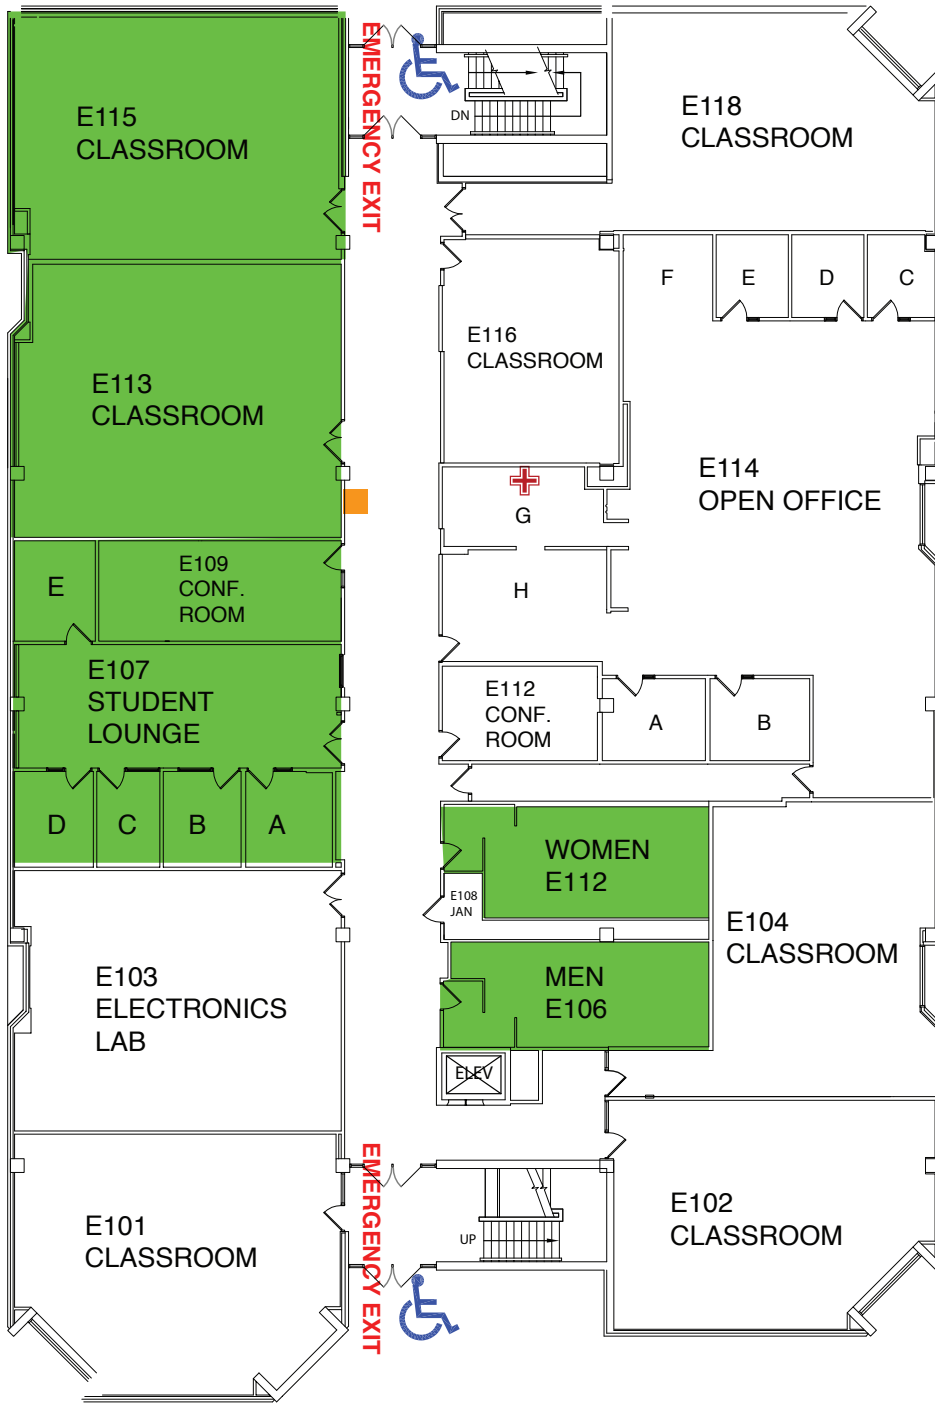

Emergency Evacuation Map

In an Emergency call 911 for Police, Fire and Medical Assistance

KEY	
	Shelter Areas
	AED Locations
	You Are Here
	First Aid Kit
	Stair Chair

E BUILDING
EVACUATION STAGING AREA:
Light Post #1

FIRST FLOOR

BUILDING E

WAUKESHA
COUNTY TECHNICAL
COLLEGE