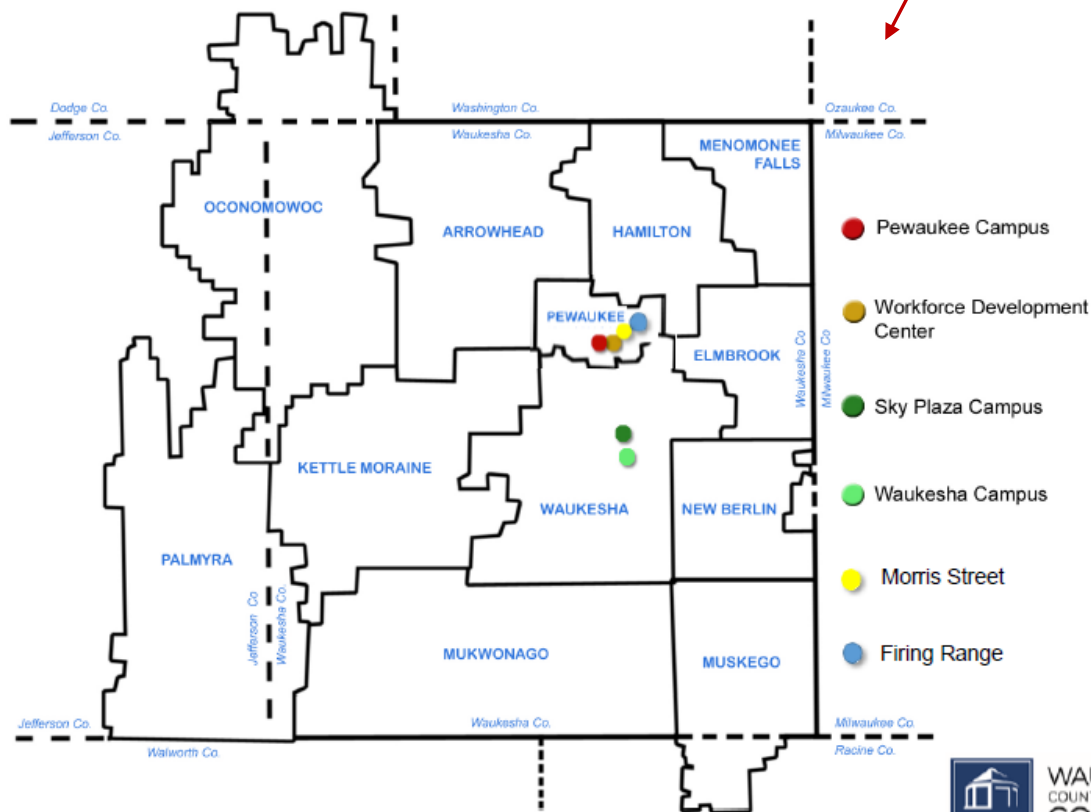

WTCS Technical Colleges

WCTC is one of sixteen technical colleges in Wisconsin. The technical college boundaries are determined by the K-12 school districts. WCTC's district is composed of twelve K-12 school districts.

WCTC District Map

Waukesha County Area Technical College District

Waukesha County less the portion of the School District of West Allis, West Milwaukee, et al. and the portion of the City of Milwaukee lying within Waukesha County; plus the portion of the Oconomowoc Area School District in Dodge and Jefferson Counties, the Palmyra-Eagle Area School District, and the School District of Kettle Moraine in Jefferson County and the Muskego-Norway School District in Racine County.