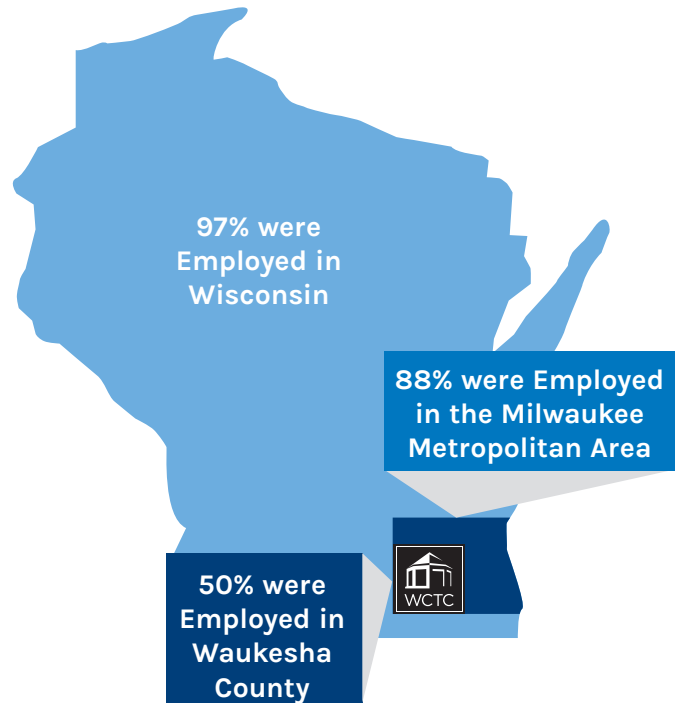

## Graduate Satisfaction

In 2019-20 WCTC awarded 1,858 Associate Degrees and Technical Diplomas in 83 different disciplines.

96% of graduates were Satisfied or Very Satisfied with their WCTC education.

## Where do WCTC graduates find jobs?