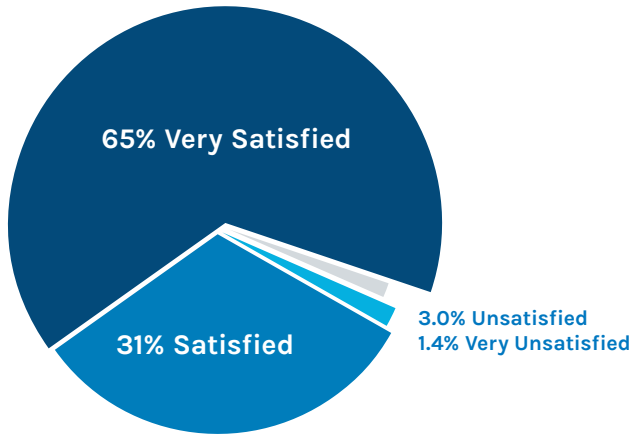

## Graduate Satisfaction

In 2019-20 WCTC awarded 1,858 Associate Degrees and Technical Diplomas in 83 different disciplines.

96% of graduates were Satisfied or Very Satisfied with their WCTC education.