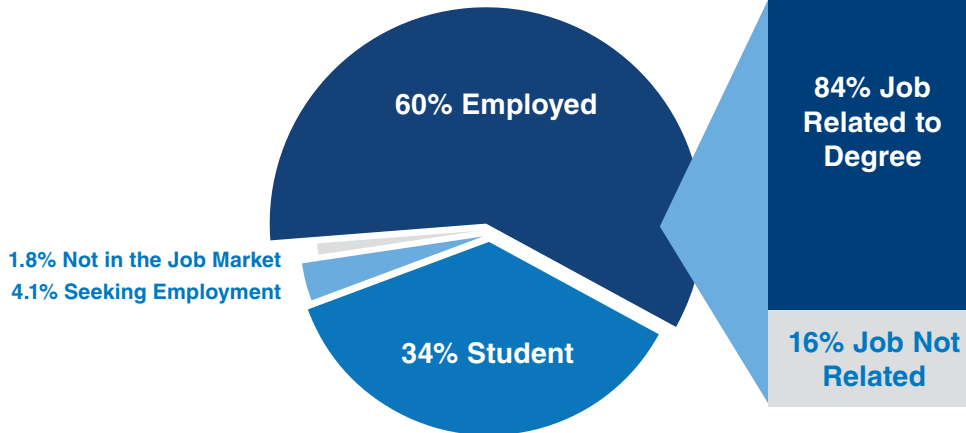

Profile of 2018–19 Graduates

Graduate Satisfaction

- In 2018-19 WCTC awarded 1,800 Associate Degrees and Technical Diplomas in 79 different disciplines
- 98% of graduates were Satisfied or Very Satisfied with their WCTC education

Where do WCTC graduates find jobs?

Graduate Employment Status

Graduate Diversity

- 59% of 2018-19 graduates were female
- 20% were ethnic minorities
- Graduates ranged in age from 16 to 68 with a median age of 24
- 6% had documented physical or learning disabilities

Graduate Placement

- 94% of respondents that were in the job market were employed six months after graduation
- 84% of employed graduates were employed in fields related to their WCTC degree
- 34% of respondents were continuing their education at a two or four-year college in fall