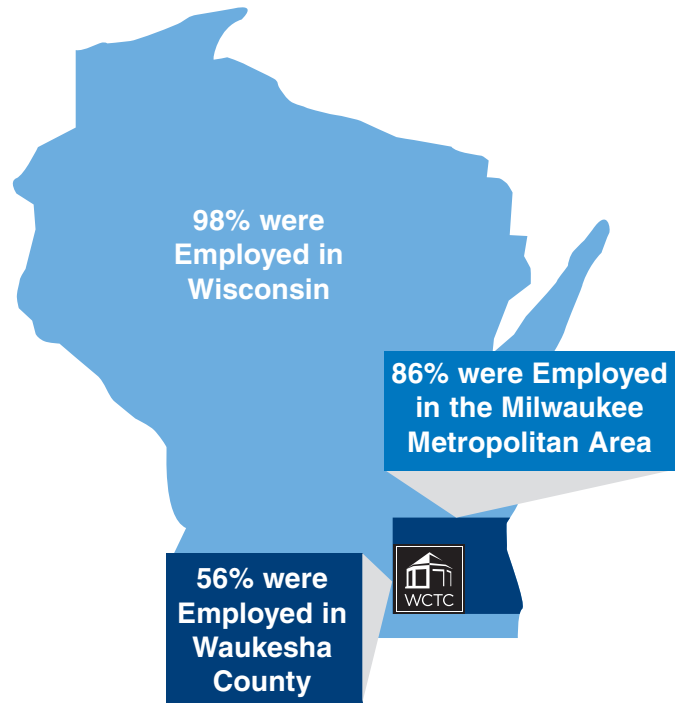

Where do WCTC graduates find jobs?