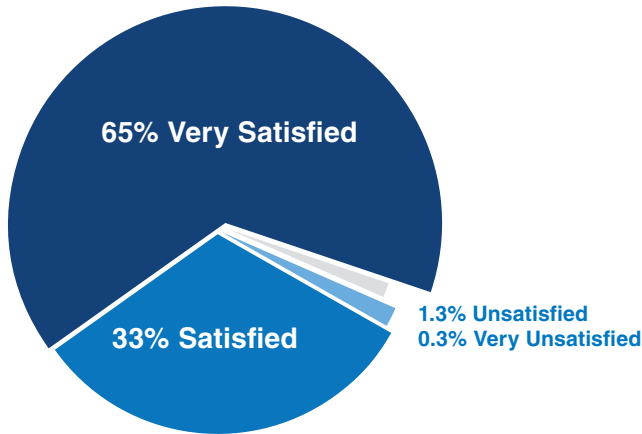

Profile of 2018–19 Graduates

Graduate Satisfaction

- In 2018-19 WCTC awarded 1,800 Associate Degrees and Technical Diplomas in 79 different disciplines
- 98% of graduates were Satisfied or Very Satisfied with their WCTC education