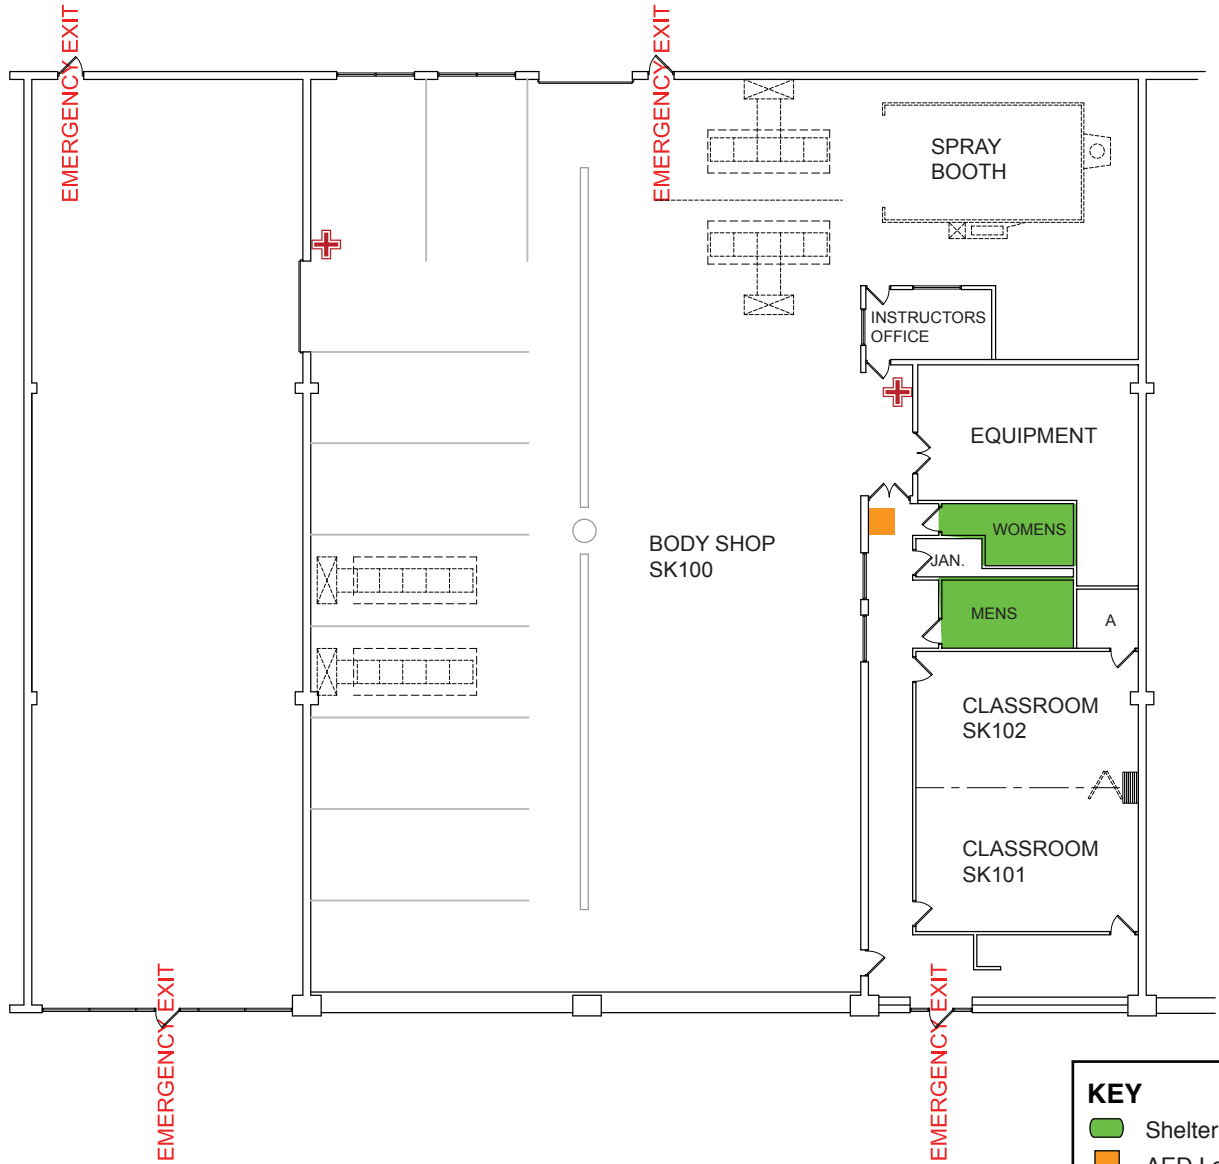

Emergency Evacuation Map

In an Emergency call 911 for Police, Fire and Medical Assistance

KEY

- Shelter Areas
- AED Locations
- You Are Here
- First Aid Kit
- Stair Chair

SKY PLAZE BUILDING
EVACUATION STAGING AREA:
FRONT OF BUILDING -
GRASSEY AREA