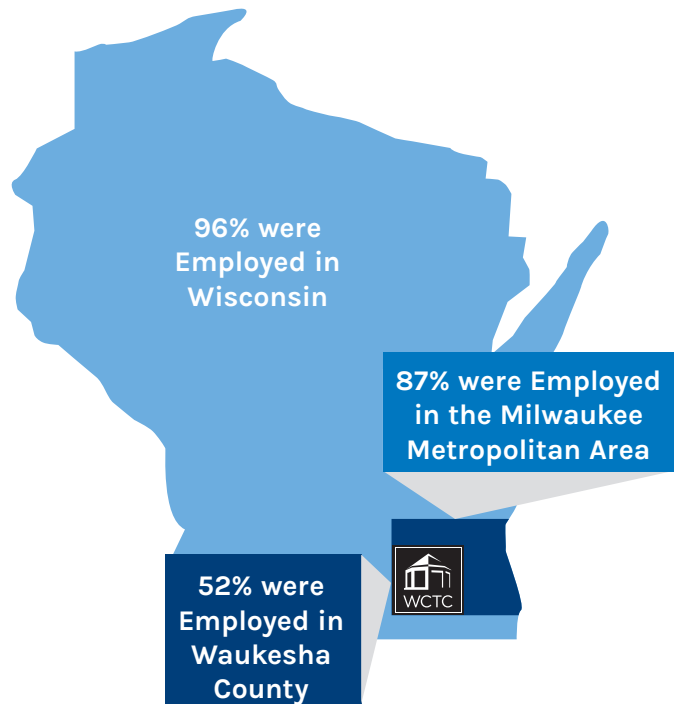

## Graduate Satisfaction

In 2020-21 WCTC awarded 1,996 Associate Degrees and Technical Diplomas in 90 different disciplines.

97% of graduates were Satisfied or Very Satisfied with their WCTC education.

## Where do WCTC graduates find jobs?