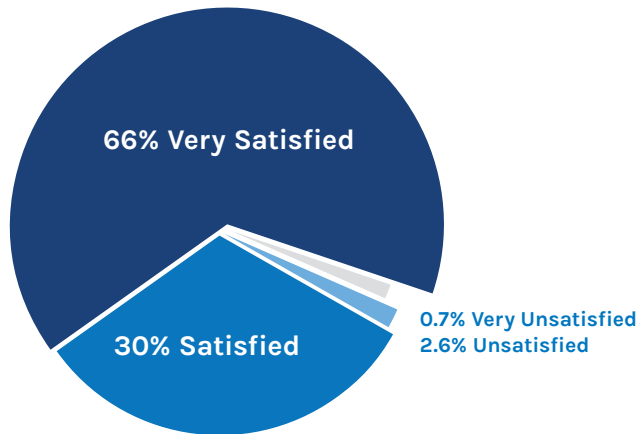

## Graduate Satisfaction

In 2020-21 WCTC awarded 1,996 Associate Degrees and Technical Diplomas in 90 different disciplines.

97% of graduates were Satisfied or Very Satisfied with their WCTC education.