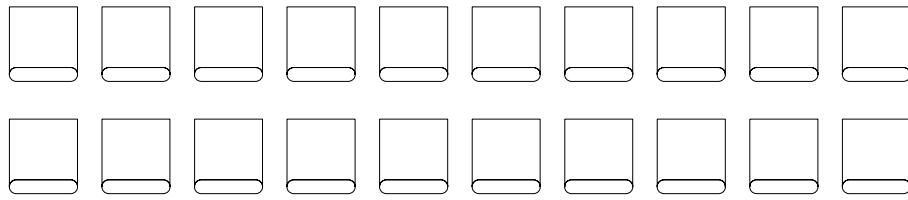

# ROOM LAYOUT OPTIONS

THEATER

CLASSROOM

BANQUET FOR 10

BANQUET FOR 8

BANQUET FOR 6

BANQUET FOR 4

U-SHAPED

## BREAKOUT ROOM ( C052, C056) LAYOUTS LARGE CONFERENCE TABLE OR CLASSROOM OR 24