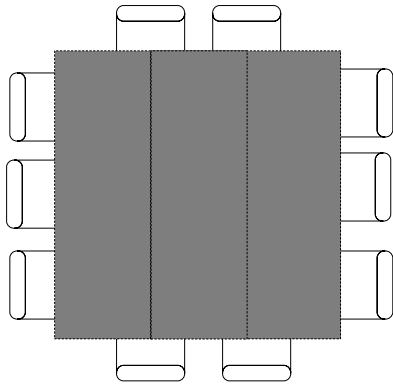

# ROOM LAYOUT OPTIONS

THEATER

CLASSROOM

BANQUET FOR 10

BANQUET FOR 8

BANQUET FOR 6

BANQUET FOR 4

U-SHAPED

## BREAKOUT ROOM ( C052, C056) LAYOUTS LARGE CONFERENCE TABLE OR CLASSROOM OR 24