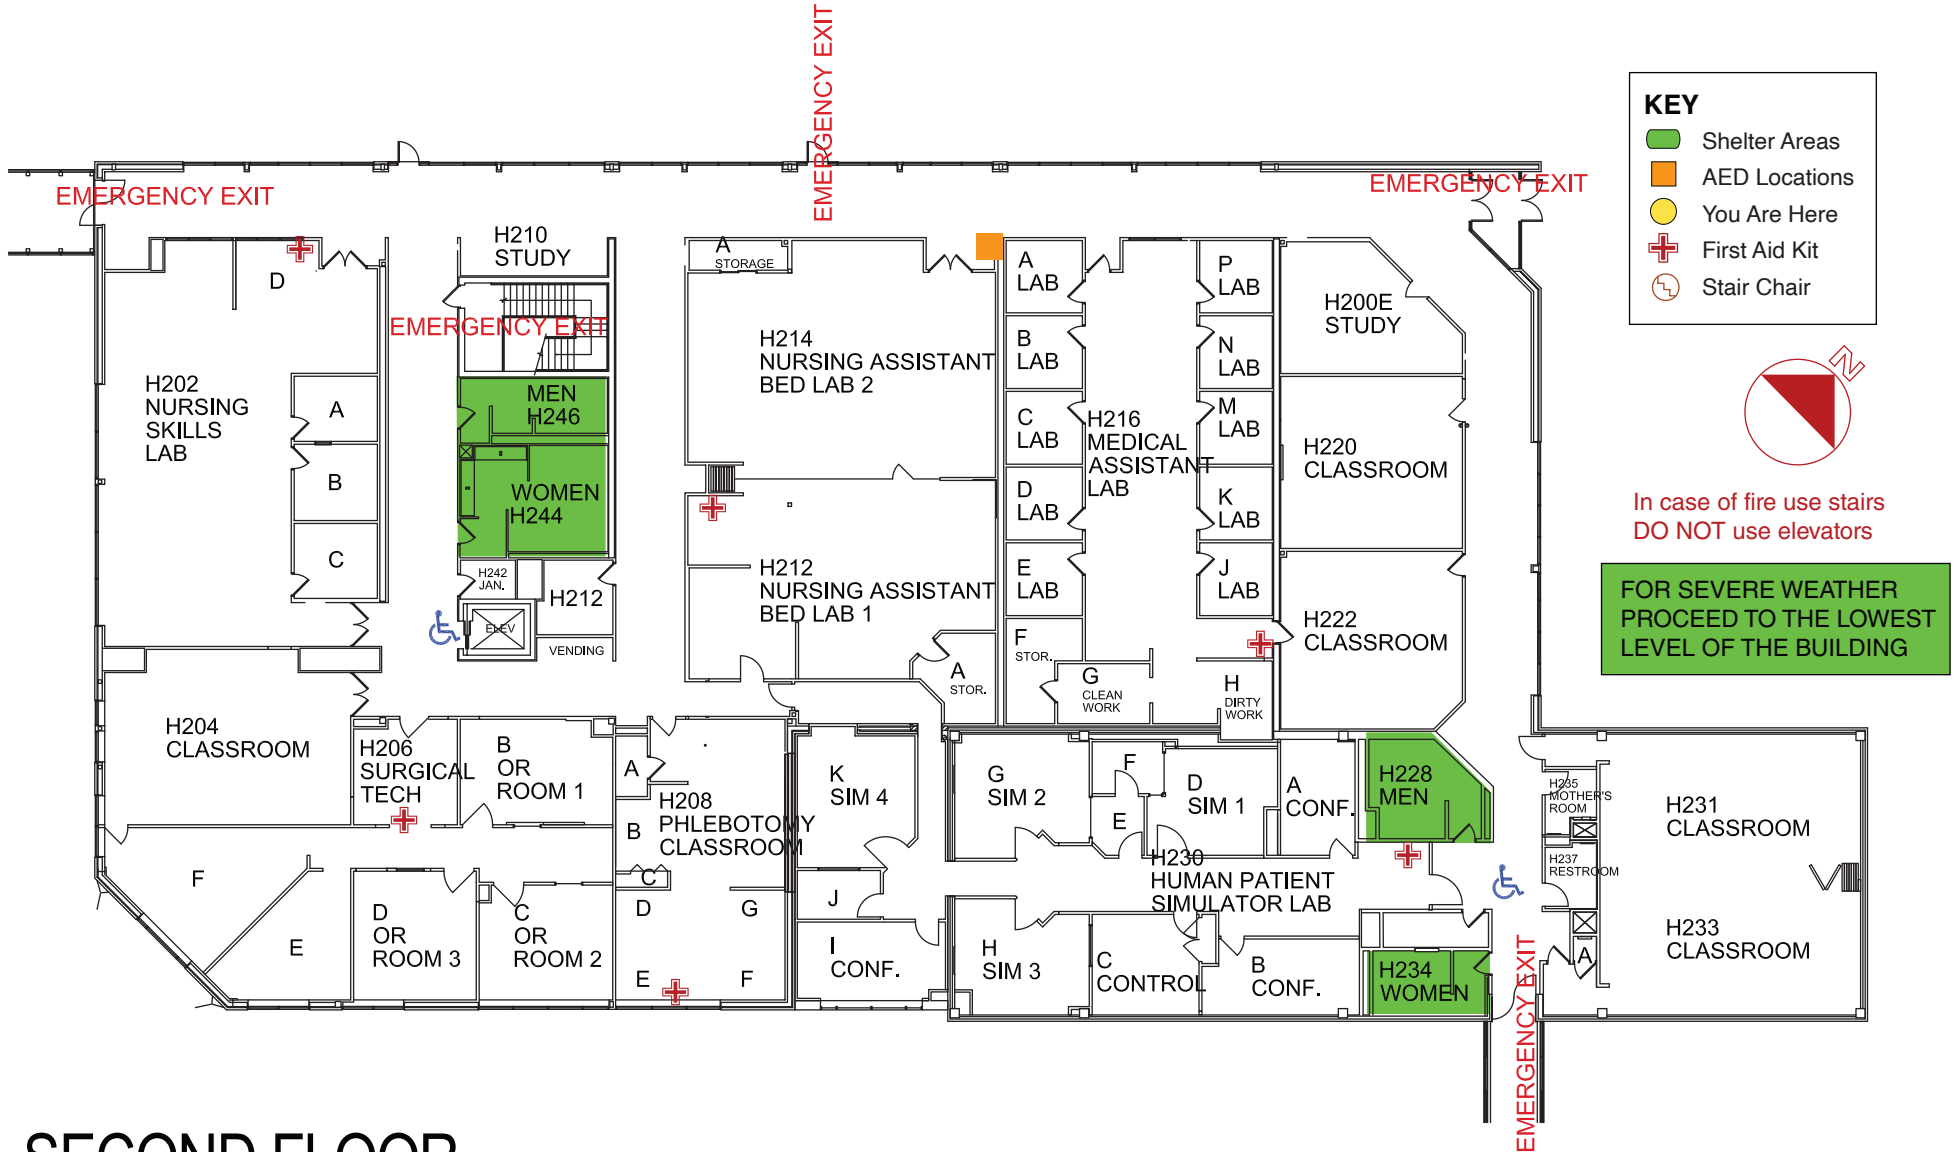

# Emergency Evacuation Map

In an Emergency call 911 for Police, Fire and Medical Assistance

## SECOND FLOOR BUILDING H

BUILDING H  
EVACUATION STAGING AREA:  
Light Post #13